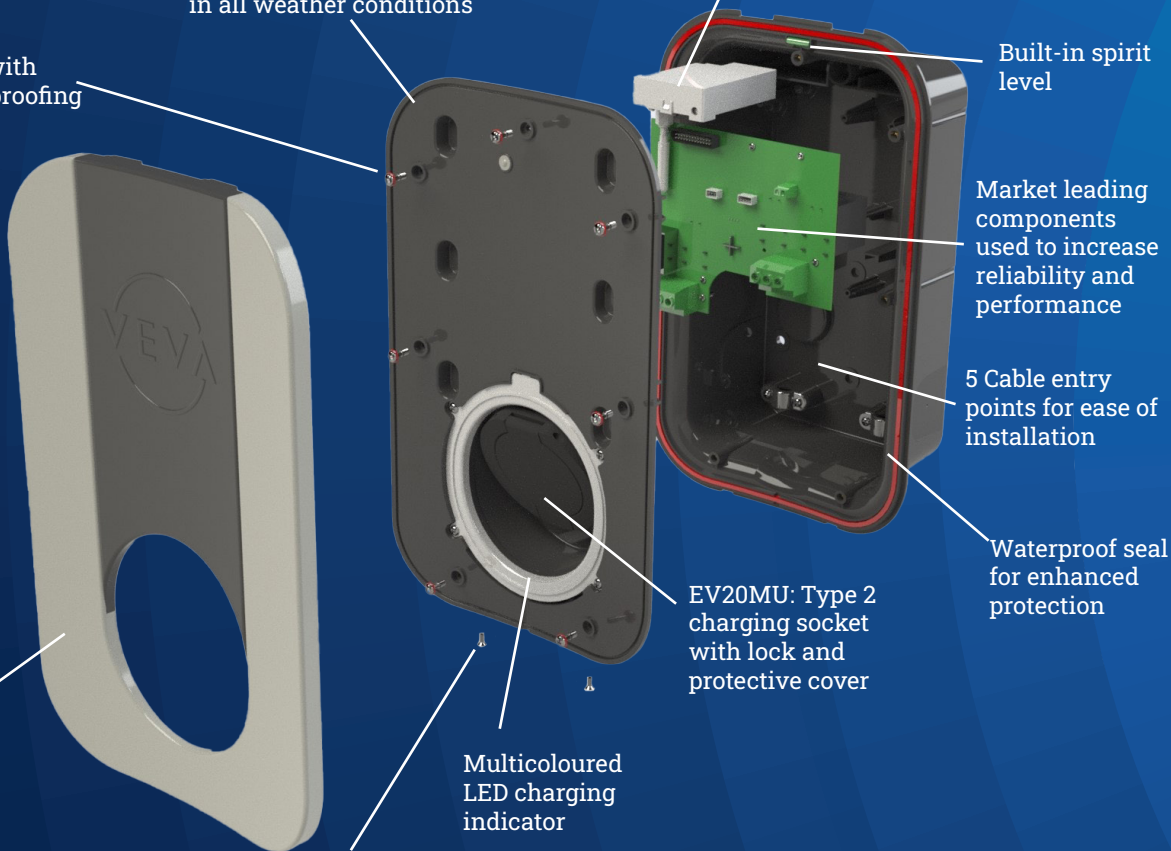

Market leading components used to increase reliability and performance

5 Cable entry points for ease of installation

Waterproof seal for enhanced protection

Interchangeable fascia

Multicoloured LED charging indicator

Built-in Wi-Fi module for easy Wi-Fi setup and installation

Built-in spirit level

Market leading components used to increase reliability and performance

5 Cable entry points for ease of installation

Waterproof seal for enhanced protection

EV20MU: Type 2 charging socket with lock and protective cover

Multicoloured LED charging indicator

Underside screws for securing interchangeable fascia

Interchangeable fascia

EMPOWERING HOMEOWNERS WITH THE VEVA APP