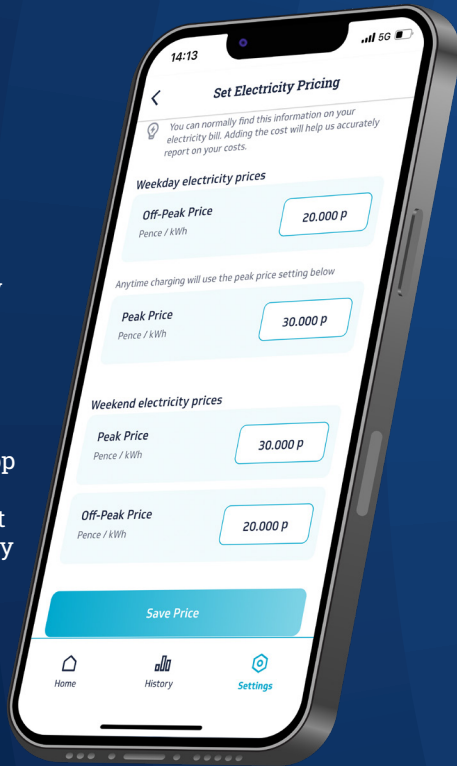

ADJUSTABLE PRICING FOR ACCURATE REPORTING

Using the Veva app, the EV owner can manually set weekday and weekend pricing, enabling accurate reporting on daily and monthly charging costs. If electricity prices fluctuate, the app allows them to easily adjust these settings at any time, ensuring they stay in control of their charging expenses.