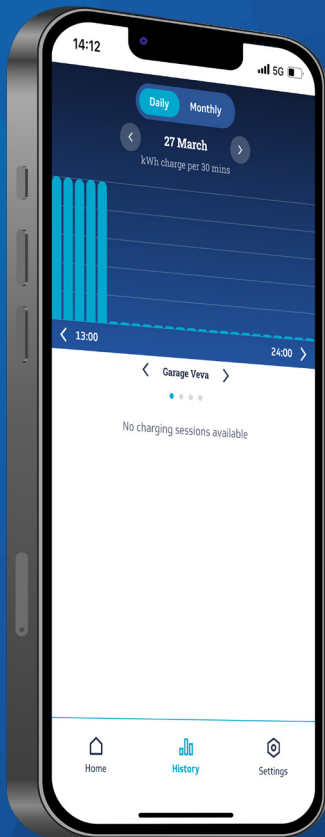

INTELLIGENT AND CONTROLLABLE

The EV charger features a built-in multi-colour LED indicator, providing real-time feedback on its performance. Users can download the Veva App to monitor their charging status, remotely control the Veva charger, and adjust charging schedules.

Access the Veva charger 24/7 with our intelligent and innovative mobile app. We've made remote monitoring and customisation simple.

Scan Me

ADJUSTABLE PRICING FOR ACCURATE REPORTING

Using the Veva app, the EV owner can manually set weekday and weekend pricing, enabling accurate reporting on daily and monthly charging costs. If electricity prices fluctuate, the app allows them to easily adjust these settings at any time, ensuring they stay in control of their charging expenses.

REAL-TIME DATA

View real-time charging status, monitor charging performance and charging history with the Veva mobile app.

CHARGING FROM THE PALM OF YOUR HAND

Our intelligent mobile app grants complete control to the EV owner, allowing them to easily manage and adjust their charging status. With a simple press of a button, they can boost or pause charging for convenience and flexibility.