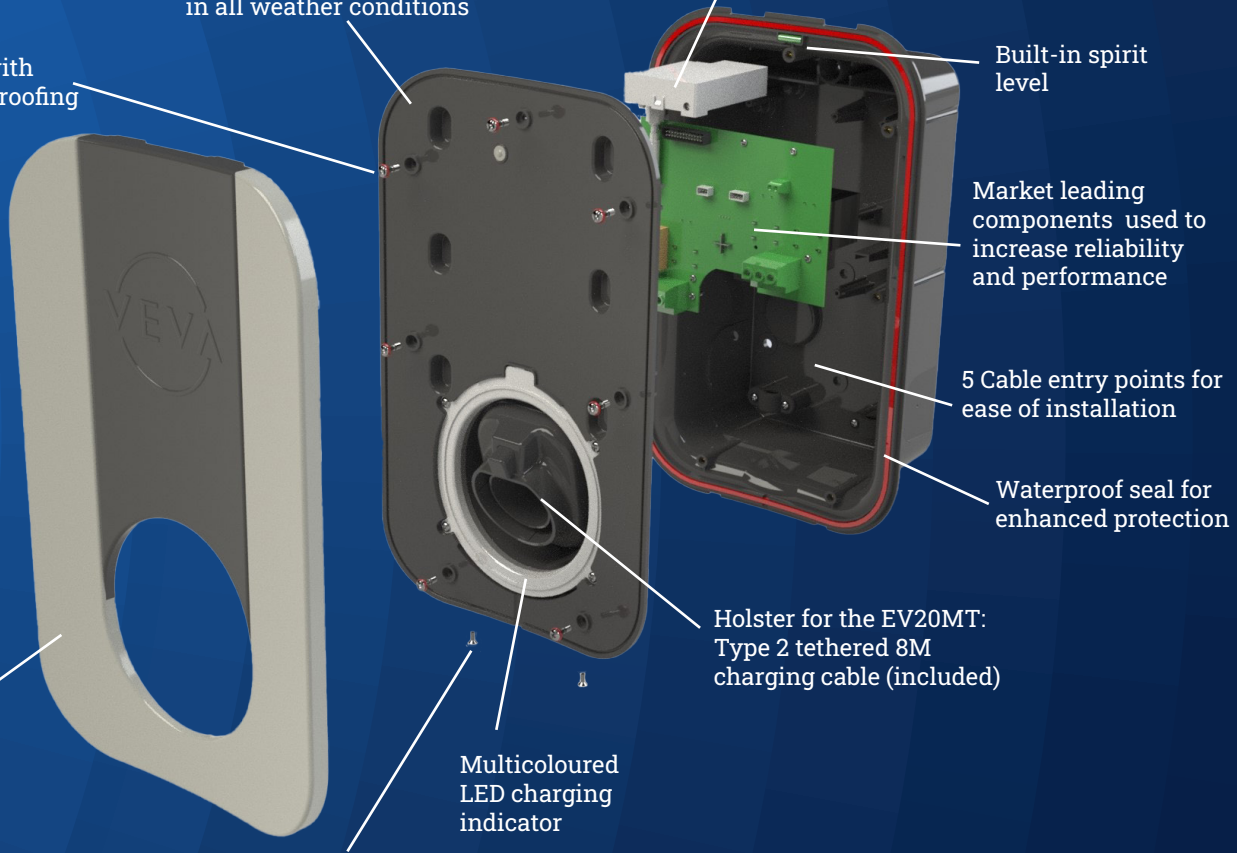

TETHERED

7 Fixing screws with seal for weather proofing

High quality weatherproof housing to protect components in all weather conditions

Built-in Wi-Fi module for easy Wi-Fi setup and installation

Built-in spirit level

Market leading components used to increase reliability and performance

5 Cable entry points for ease of installation

Waterproof seal for enhanced protection

Interchangeable fascia

Multicoloured LED charging indicator

Holster for the EV20MT: Type 2 tethered 8M charging cable (included)

Underside screws for securing interchangeable fascia