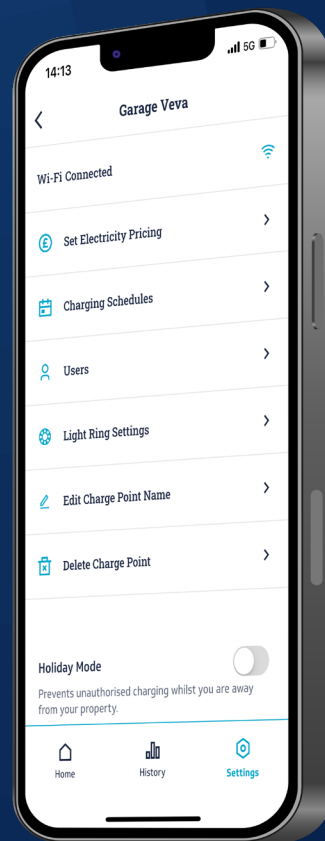

FULL ACCESS AND CUSTOMISATION

With absolute access, the EV owner has the freedom to customise the charger settings according to their preferences. They can modify features such as Charging Schedules, user list, and Charger Name. Additionally, the 'Holiday Lock' mode ensures the charger's protection regardless of their location, providing them with complete control and peace of mind.