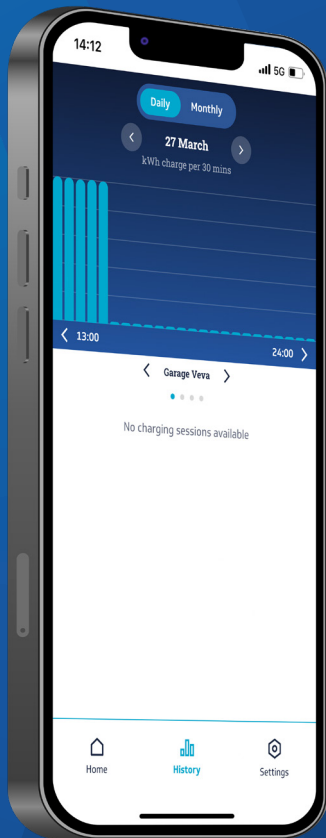

CHARGING HISTORY ANALYSIS

We make charging analysis easier. Filter by day or month and drill into how much each charge costs, the added kWh and charge duration.

FULL ACCESS AND CUSTOMISATION

With absolute access, you have the freedom to customise the charger settings according to your preferences. You can modify features such as Charging Schedules, user list, and Charger Name. Additionally, the 'Holiday Lock' mode ensures the charger's protection regardless of your location, providing you with complete control and peace of mind.