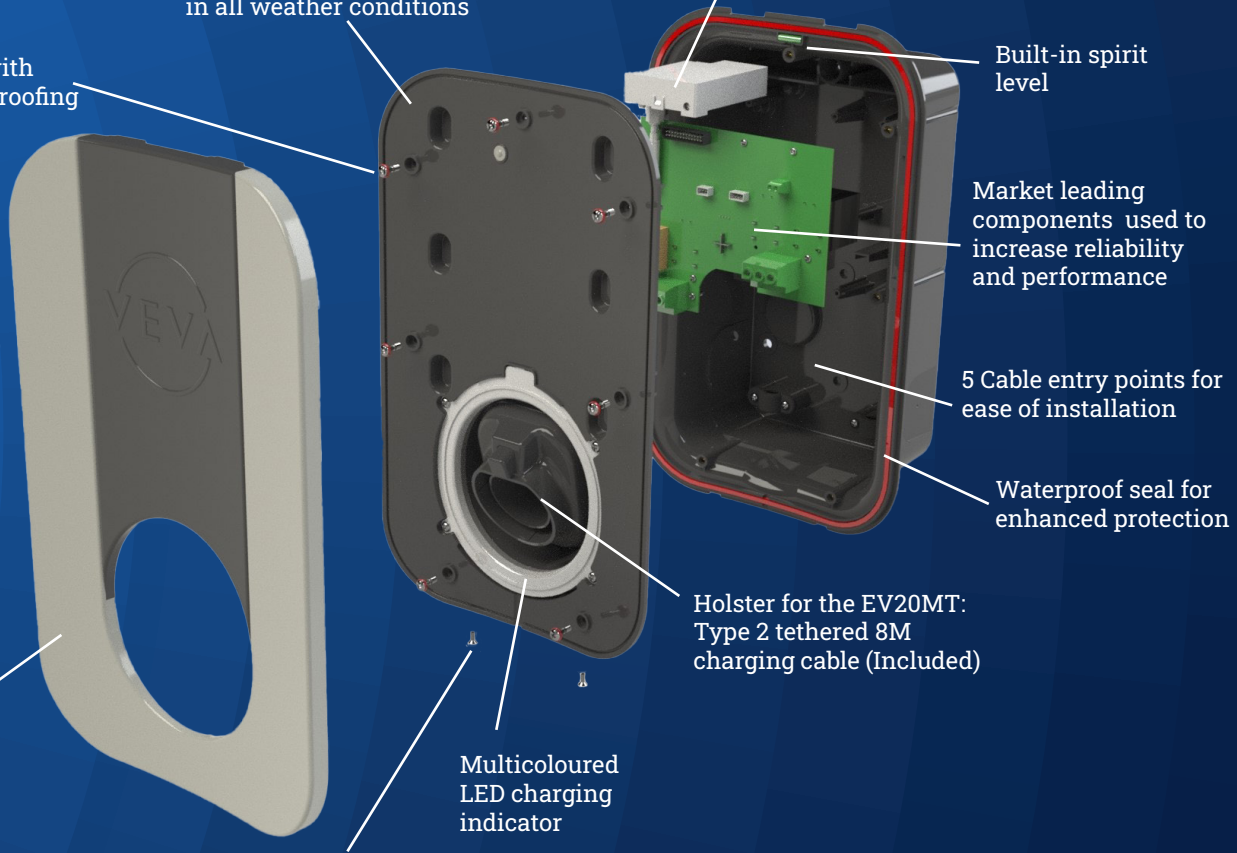

# TETHERED

7 Fixing screws with seal for weather proofing

High quality weatherproof housing to protect components in all weather conditions

Built-in Wi-Fi module for easy Wi-Fi setup and installation

Built-in spirit level

Market leading components used to increase reliability and performance

5 Cable entry points for ease of installation

Waterproof seal for enhanced protection

Holster for the EV20MT: Type 2 tethered 8M charging cable (Included)

Interchangeable fascia

Multicoloured LED charging indicator

Underside screws for securing interchangeable fascia

# UNTETHERED

7 Fixing screws with seal for weather proofing

High quality weatherproof housing to protect components in all weather conditions

Built-in Wi-Fi module for easy Wi-Fi setup and installation

Built-in spirit level