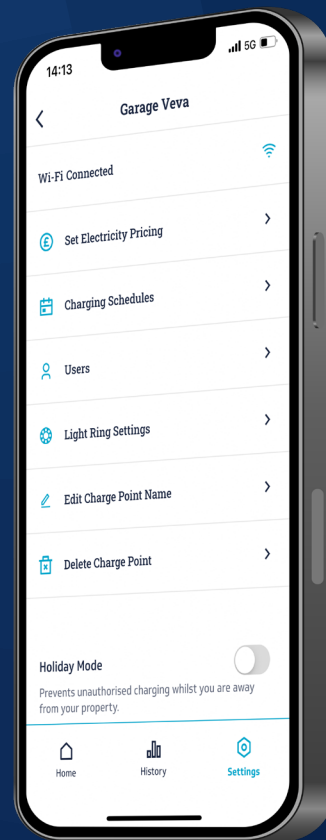

FULL ACCESS AND CUSTOMISATION

With absolute access, you have the freedom to customise the charger settings according to your preferences. You can modify features such as Charging Schedules, user list, and Charger Name. Additionally, the 'Holiday Lock' mode ensures the charger's protection regardless of your location, providing you with complete control and peace of mind.