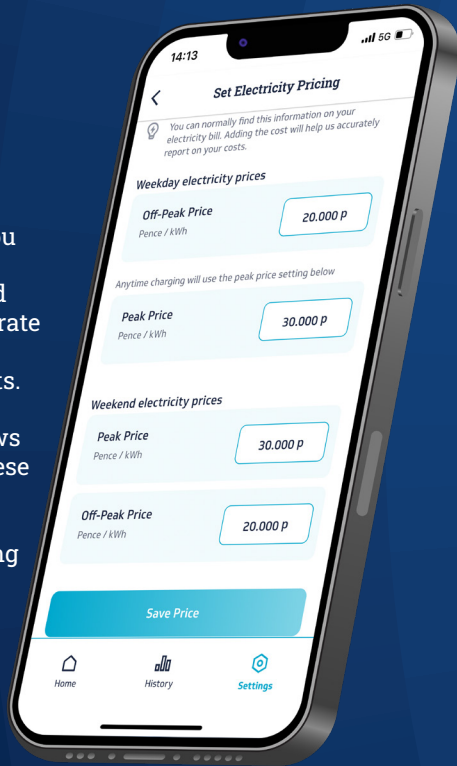

ADJUSTABLE PRICING FOR ACCURATE REPORTING

Using the Veva app, you can manually set weekday and weekend pricing, enabling accurate reporting on daily and monthly charging costs. If electricity prices fluctuate, the app allows you to easily adjust these settings at any time, ensuring you stay in control of your charging expenses.