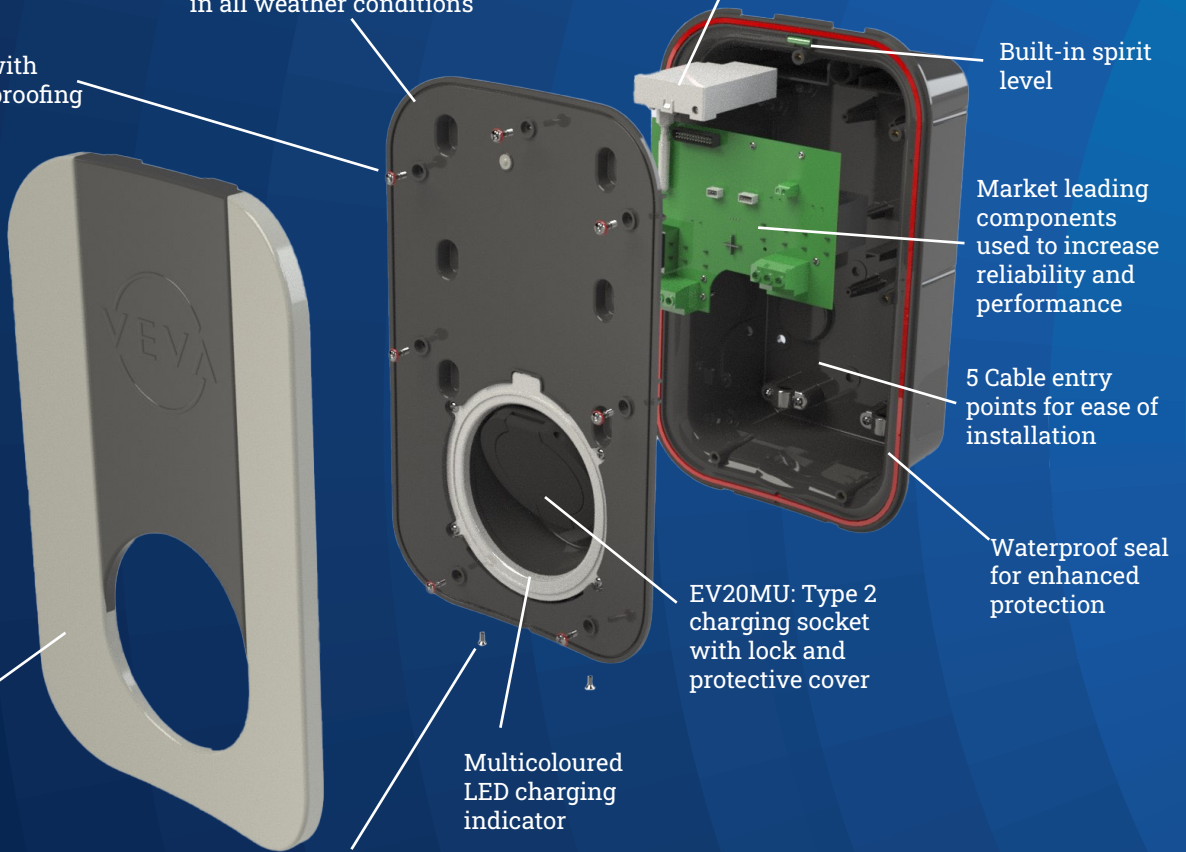

# UNTETHERED

7 Fixing screws with seal for weather proofing

High quality weatherproof housing to protect components in all weather conditions

Built-in Wi-Fi module for easy Wi-Fi setup and installation

Built-in spirit level

Market leading components used to increase reliability and performance

5 Cable entry points for ease of installation

Waterproof seal for enhanced protection

EV20MU: Type 2 charging socket with lock and protective cover

Interchangeable fascia

Multicoloured LED charging indicator

Underside screws for securing interchangeable fascia